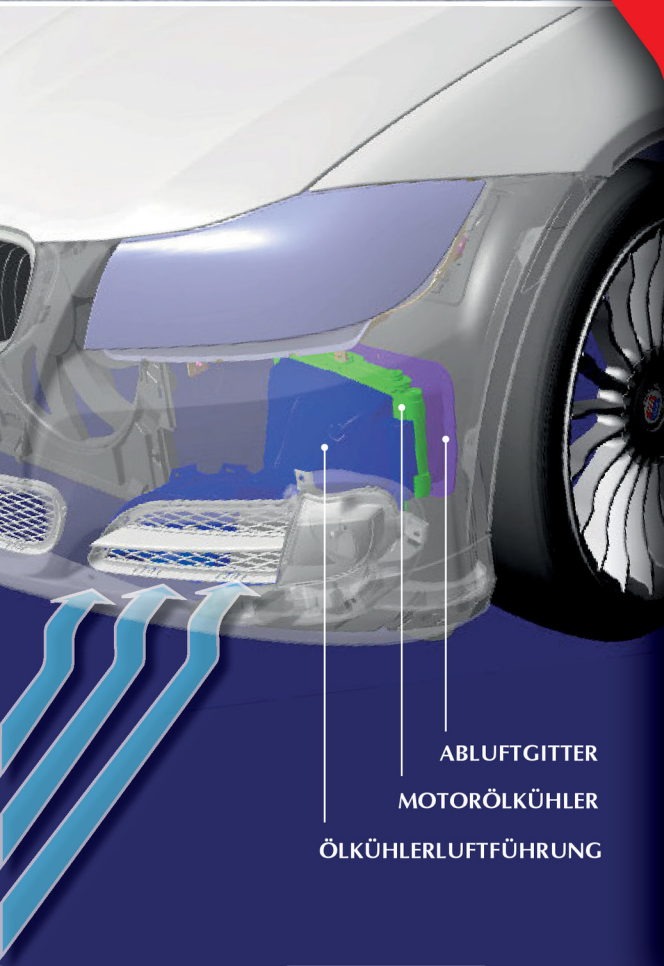

ALPINA ÖLKÜHLER

Der von ALPINA entwickelte zusätzliche Motorölkühler für die BMW 3er 335i Modelle erhöht die Motorölkühlleistung und sorgt selbst bei supersportlicher Fahrweise, erhöhter Beanspruchung und hohen Umgebungstemperaturen für ausreichend Kühlreserven.

HOCHLEISTUNGS- MOTORÖLKÜHLER

Nur für 335i

(nicht möglich bei Fahrzeugen mit Standheizung SA 536)

ab 9/08 Limousine, Touring, Allrad

Bestell-Nr. 17 10 149

ab 6/06 bis 2/10 Coupé

ab 9/07 bis 2/10 Coupé Allrad

ab 12/06 bis 2/10 Cabrio

Bestell-Nr. 17 10 147

Designed and developed by ALPINA, the ancillary engine oil cooler for BMW 3 Series 335i models substantially increases engine oil cooling performance. The added oil cooling reserves help fulfil the extreme thermodynamic demands of super sporty and/or continuous high-speed driving, especially at very high outside air temperatures.

HIGH-PERFORMANCE ENGINE OIL COOLER

only for 335i

(only available for cars without auxiliary heating SA 536)

from 9/08 Saloon, Touring, xDrive

Order No. 17 10 149

from 6/06 to 2/10 Coupé

from 9/07 to 2/10 Coupé xDrive

from 12/06 to 2/10 Convertible

Order No. 17 10 147

ABLUFTGITTER

MOTORÖLKÜHLER

ÖLKÜHLERLUFTFÜHRUNG