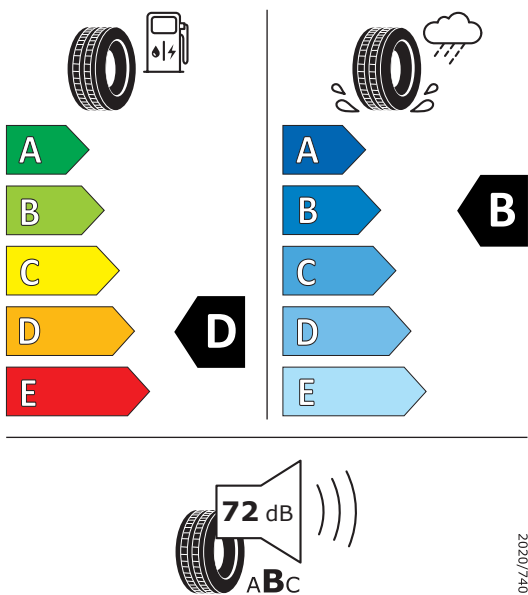

PIRELLI 39276

245/35ZR21 (96Y) XL C1

Product Information Sheet

Delegated Regulation (EU) 2020/740

Supplier name	PIRELLI
Commercial name	PZERO
Tyre type identifier	39276
Tyre size designation	245/35ZR21
Load-capacity index	96
Speed category symbol	(Y)
Fuel efficiency class	D
Wet grip class	B
External rolling noise class	B
External rolling noise value	72 dB
Severe snow tyre	No
Ice tyre	No
Date of start of production	49/20
Date of end of production	-
Load version	XL
Additional information	

PIRELLI 39277

285/30ZR21 (100Y) XL C1

Product Information Sheet

Delegated Regulation (EU) 2020/740

Supplier name	PIRELLI
Commercial name	PZERO
Tyre type identifier	39277
Tyre size designation	285/30ZR21
Load-capacity index	100
Speed category symbol	(Y)
Fuel efficiency class	D
Wet grip class	B
External rolling noise class	B
External rolling noise value	73 dB
Severe snow tyre	No
Ice tyre	No
Date of start of production	48/20
Date of end of production	-
Load version	XL
Additional information	

Information according to Regulation (EU) 2020/740:

Actual fuel savings and road safety depend heavily on the behaviour of drivers. Eco-driving can significantly reduce fuel consumption. Tyre pressure needs to be regularly checked to optimise fuel efficiency and wet grip. Stopping distances must always be respected.