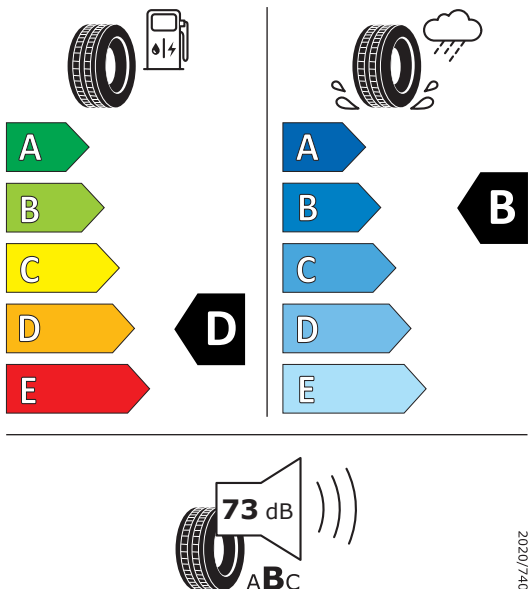

PIRELLI 39276

245/35ZR21 (96Y) XL C1

Product Information Sheet

Delegated Regulation (EU) 2020/740

Supplier name	PIRELLI
Commercial name	PZERO
Tyre type identifier	39276
Tyre size designation	245/35ZR21
Load-capacity index	96
Speed category symbol	(Y)
Fuel efficiency class	D
Wet grip class	B
External rolling noise class	B
External rolling noise value	72 dB
Severe snow tyre	No
Ice tyre	No
Date of start of production	49/20
Date of end of production	-
Load version	XL
Additional information	

PIRELLI 39277

285/30ZR21 (100Y) XL C1

Product Information Sheet

Delegated Regulation (EU) 2020/740

Supplier name	PIRELLI
Commercial name	PZERO
Tyre type identifier	39277
Tyre size designation	285/30ZR21
Load-capacity index	100
Speed category symbol	(Y)
Fuel efficiency class	D
Wet grip class	B
External rolling noise class	B
External rolling noise value	73 dB
Severe snow tyre	No
Ice tyre	No
Date of start of production	48/20
Date of end of production	-
Load version	XL
Additional information	

Information according to Regulation (EU) 2020/740:

Actual fuel savings and road safety depend heavily on the behaviour of drivers. Eco-driving can significantly reduce fuel consumption. Tyre pressure needs to be regularly checked to optimise fuel efficiency and wet grip. Stopping distances must always be respected.