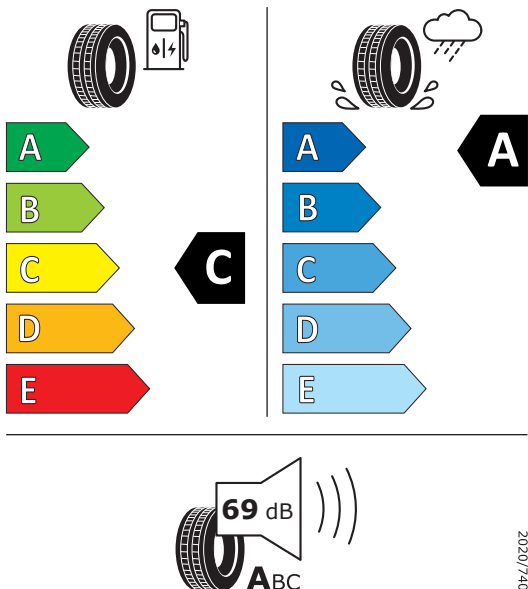

## Product Information Sheet

Delegated Regulation (EU) 2020/740

Supplier name	PIRELLI
Commercial name	PZERO
Tyre type identifier	25962
Tyre size designation	245/35R20
Load-capacity index	95
Speed category symbol	Y
Fuel efficiency class	C
Wet grip class	A
External rolling noise class	A
External rolling noise value	68 dB
Severe snow tyre	No
Ice tyre	No
Date of start of production	16/15
Date of end of production	-
Load version	XL
Additional information	

## Product Information Sheet

Delegated Regulation (EU) 2020/740

Supplier name	PIRELLI
Commercial name	PZERO
Tyre type identifier	27969
Tyre size designation	275/30R20
Load-capacity index	97
Speed category symbol	Y
Fuel efficiency class	C
Wet grip class	A
External rolling noise class	A
External rolling noise value	69 dB
Severe snow tyre	No
Ice tyre	No
Date of start of production	10/16
Date of end of production	-
Load version	XL
Additional information	