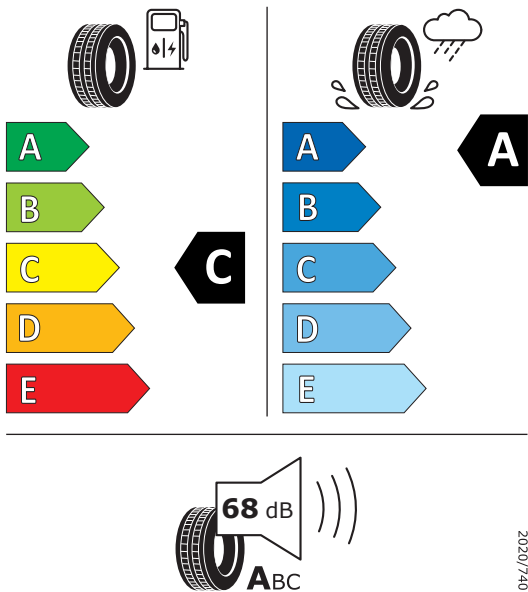

## Product Information Sheet

Delegated Regulation (EU) 2020/740

Supplier name	PIRELLI
Commercial name	PZERO
Tyre type identifier	25962
Tyre size designation	245/35R20
Load-capacity index	95
Speed category symbol	Y
Fuel efficiency class	C
Wet grip class	A
External rolling noise class	A
External rolling noise value	68 dB
Severe snow tyre	No
Ice tyre	No
Date of start of production	16/15
Date of end of production	-
Load version	XL
Additional information	

## Product Information Sheet

Delegated Regulation (EU) 2020/740

Supplier name	PIRELLI
Commercial name	PZERO
Tyre type identifier	27969
Tyre size designation	275/30R20
Load-capacity index	97
Speed category symbol	Y
Fuel efficiency class	C
Wet grip class	A
External rolling noise class	A
External rolling noise value	69 dB
Severe snow tyre	No
Ice tyre	No
Date of start of production	10/16
Date of end of production	-
Load version	XL
Additional information	

Information according to Regulation (EU) 2020/740:

Actual fuel savings and road safety depend heavily on the behaviour of drivers. Eco-driving can significantly reduce fuel consumption. Tyre pressure needs to be regularly checked to optimise fuel efficiency and wet grip. Stopping distances must always be respected.