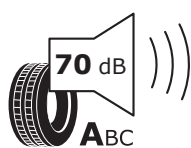

PIRELLI 27879

255/35ZR20 (97Y) XL C1

2020/740

Product Information Sheet Delegated Regulation (EU) 2020/740

Supplier name	PIRELLI
Commercial name	PZERO
Tyre type identifier	27879
Tyre size designation	255/35ZR20
Load-capacity index	97
Speed category symbol	(Y)
Fuel efficiency class	D
Wet grip class	B
External rolling noise class	A
External rolling noise value	70 dB
Severe snow tyre	No
Ice tyre	No
Date of start of production	09/17
Date of end of production	-
Load version	XL
Additional information	

PIRELLI 27877

285/30ZR20 (99Y) XL C1

2020/740

Product Information Sheet Delegated Regulation (EU) 2020/740

Supplier name	PIRELLI
Commercial name	PZERO
Tyre type identifier	27877
Tyre size designation	285/30ZR20
Load-capacity index	99
Speed category symbol	(Y)
Fuel efficiency class	D
Wet grip class	B
External rolling noise class	A
External rolling noise value	70 dB
Severe snow tyre	No
Ice tyre	No
Date of start of production	09/17
Date of end of production	-
Load version	XL
Additional information	