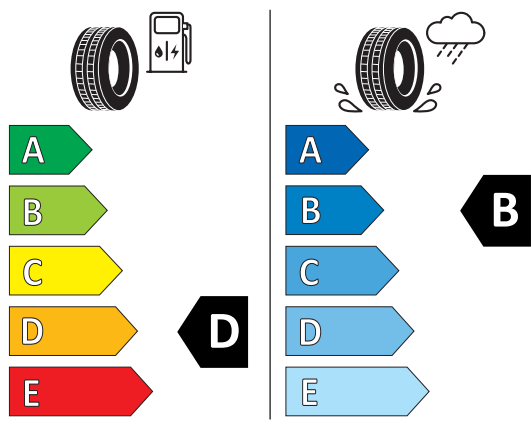

PIRELLI 27879

255/35ZR20 (97Y) XL C1

2020/740

Product Information Sheet Delegated Regulation (EU) 2020/740

Supplier name	PIRELLI
Commercial name	PZERO
Tyre type identifier	27879
Tyre size designation	255/35ZR20
Load-capacity index	97
Speed category symbol	(Y)
Fuel efficiency class	D
Wet grip class	B
External rolling noise class	A
External rolling noise value	70 dB
Severe snow tyre	No
Ice tyre	No
Date of start of production	09/17
Date of end of production	-
Load version	XL
Additional information	

PIRELLI 27877

285/30ZR20 (99Y) XL C1

2020/740

Product Information Sheet Delegated Regulation (EU) 2020/740

Supplier name	PIRELLI
Commercial name	PZERO
Tyre type identifier	27877
Tyre size designation	285/30ZR20
Load-capacity index	99
Speed category symbol	(Y)
Fuel efficiency class	D
Wet grip class	B
External rolling noise class	A
External rolling noise value	70 dB
Severe snow tyre	No
Ice tyre	No
Date of start of production	09/17
Date of end of production	-
Load version	XL
Additional information	

Information according to Regulation (EU) 2020/740:

Actual fuel savings and road safety depend heavily on the behaviour of drivers. Eco-driving can significantly reduce fuel consumption. Tyre pressure needs to be regularly checked to optimise fuel efficiency and wet grip. Stopping distances must always be respected.