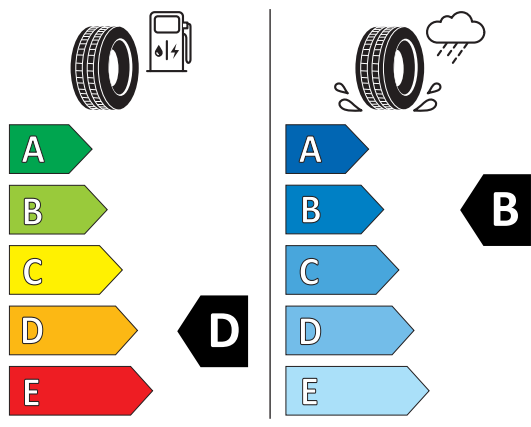

PIRELLI 27879

255/35ZR20 (97Y) XL C1

2020/740

Product Information Sheet Delegated Regulation (EU) 2020/740

Supplier name	PIRELLI
Commercial name	PZERO
Tyre type identifier	27879
Tyre size designation	255/35ZR20
Load-capacity index	97
Speed category symbol	(Y)
Fuel efficiency class	D
Wet grip class	B
External rolling noise class	A
External rolling noise value	70 dB
Severe snow tyre	No
Ice tyre	No
Date of start of production	09/17
Date of end of production	-
Load version	XL
Additional information	

PIRELLI 27877

285/30ZR20 (99Y) XL C1

2020/740

Product Information Sheet Delegated Regulation (EU) 2020/740

Supplier name	PIRELLI
Commercial name	PZERO
Tyre type identifier	27877
Tyre size designation	285/30ZR20
Load-capacity index	99
Speed category symbol	(Y)
Fuel efficiency class	D
Wet grip class	B
External rolling noise class	A
External rolling noise value	70 dB
Severe snow tyre	No
Ice tyre	No
Date of start of production	09/17
Date of end of production	-
Load version	XL
Additional information	

Information according to Regulation (EU) 2020/740:

Actual fuel savings and road safety depend heavily on the behaviour of drivers. Eco-driving can significantly reduce fuel consumption. Tyre pressure needs to be regularly checked to optimise fuel efficiency and wet grip. Stopping distances must always be respected.